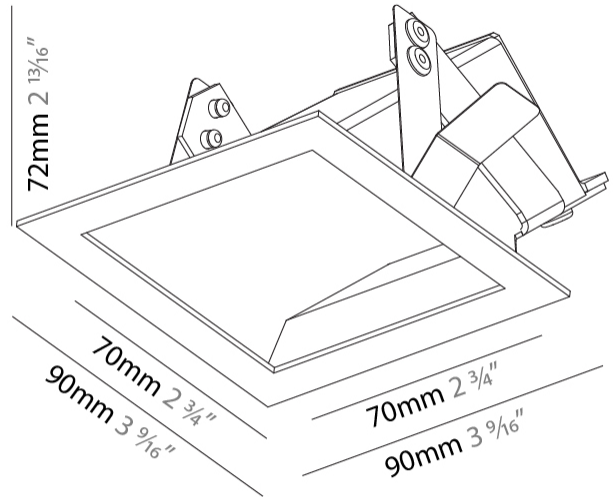

1. To build a product code in our configurator select the specify button on the base model # product page
2. To build a manual product code on this datasheet choose from the options listed below in blue font and add the suffix to the base model #

GENERAL

Series: Delight
Subseries: Delight Gooo!
Brand: Prolicht
Division: Architectural
Mounting Type: Recessed
Mounting Location: Wall
Subcategory: Step Light

PHYSICAL

Shape: Square
Length (mm): 90
Length (in): 3 9/16
Height (mm): 90
Depth (mm): 72
Height (in): 3 9/16
Depth (in): 2 13/16
Min. Recessing Depth (mm): 15
Min. Recessing Depth (in): 9/16
Light Distribution: Asymmetric
Weight (kg): 0.3
Weight (lbs): 0.66
Fixture Finish: SSR / BKV / CWI / CRY / HAB / UFT / ITA / RUA / FTG / MYG / LOD / PUS / FRO / FUP / KIA / POP / BLS / SPG / MEY / GOH / GUM / CHC / COM / ABZ / JAG / OBR / MOS / ROR
Fixture Material: Aluminum

ELECTRICAL

Lamp Type: LED (Zhaga Standard)
Input Wattage (W): 2.2
Total Output Wattage (W): 2
Dimming: Non-Dimming / Phase Dimming (120Vac only) / 0-10V Dimming
Driver Included: No
Driver Location: Remote
Driver Type: Constant Current - Universal
Driver Class: Class 2
Input Voltage (V): 120 - 277
Constant Current (MA): 700

LED

Number of LEDs: 1
Color Temperature (°K): 2700 / 3000 / 4000
Max. Delivered Lumen (lm): 50
CRI: >90 CRI
Lamp Life (hrs): 50000

OPTICAL

RATINGS AND CERTIFICATIONS

Certified By: Certified for North American Standards
IP rating: IP20