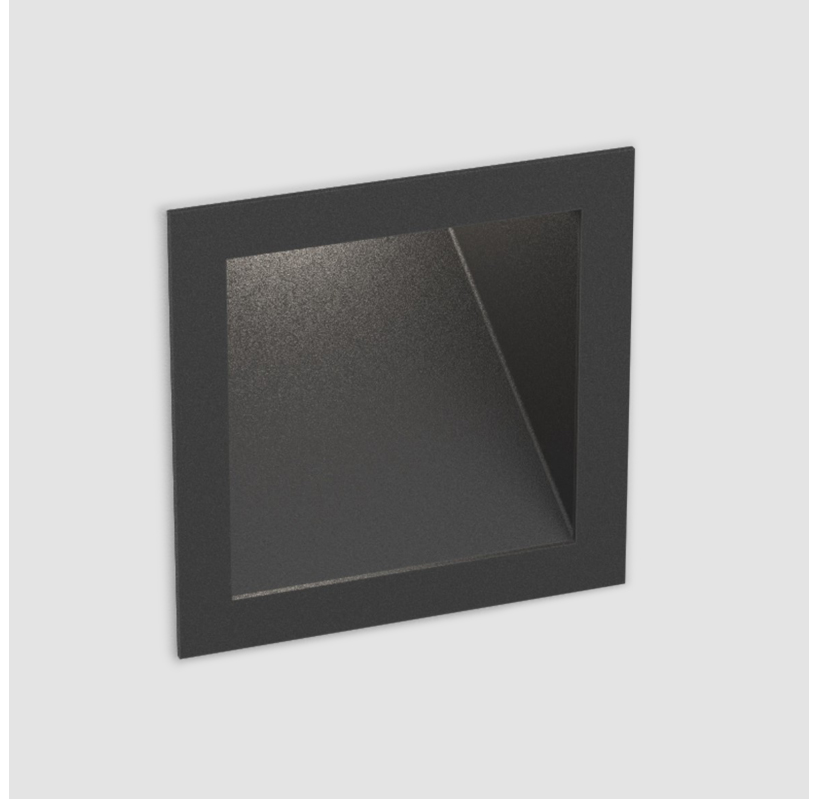

1. To build a product code in our configurator select the specify button on the base model # product page
2. To build a manual product code on this datasheet choose from the options listed below in blue font and add the suffix to the base model #

GENERAL

Series: Delight
Subseries: Delight Gooo!
Brand: Prolicht
Division: Architectural
Mounting Type: Recessed
Mounting Location: Wall
Subcategory: Step Light

PHYSICAL

Shape: Square
Length (mm): 90
Length (in): 3 9/16
Height (mm): 90
Depth (mm): 72
Height (in): 3 9/16
Depth (in): 2 13/16
Min. Recessing Depth (mm): 15
Min. Recessing Depth (in): 9/16
Light Distribution: Asymmetric
Weight (kg): 0.3
Weight (lbs): 0.66
Fixture Finish: SSR / BKV / CWI / CRY / HAB / UFT / ITA / RUA / FTG / MYG / LOD / PUS / FRO / FUP / KIA / POP / BLS / SPG / MEY / GOH / GUM / CHC / COM / ABZ / JAG / OBR / MOS / ROR
Fixture Material: Aluminum

ELECTRICAL

Lamp Type: LED (Zhaga Standard)
Input Wattage (W): 2.2
Total Output Wattage (W): 2
Dimming: Non-Dimming / Phase Dimming (120Vac only) / 0-10V Dimming
Driver Included: No
Driver Location: Remote
Driver Type: Constant Current - Universal
Driver Class: Class 2
Input Voltage (V): 120 - 277
Constant Current (MA): 700

LED

Number of LEDs: 1
Color Temperature (°K): 2700 / 3000 / 4000
Max. Delivered Lumen (lm): 50
CRI: >90 CRI
Lamp Life (hrs): 50000

OPTICAL

RATINGS AND CERTIFICATIONS

Certified By: Certified for North American Standards
IP rating: IP20