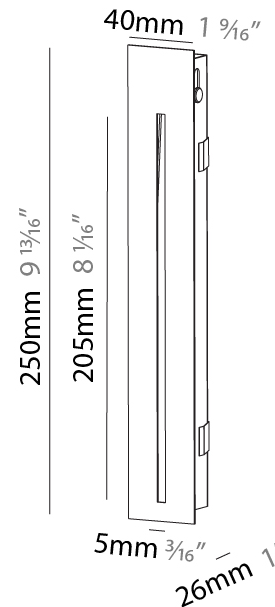

GENERAL

Series: Delight
Subseries: Delight String
Brand: Prolicht
Division: Architectural
Mounting Type: Recessed
Mounting Location: Wall
Subcategory: Step Light

PHYSICAL

Shape: Rectangle
Width (mm): 40
Width (in): 1 9/16
Height (mm): 250
Depth (mm): 26
Height (in): 9 13/16
Depth (in): 1
Ceiling Thickness (mm): 10 / 12 / 15
Ceiling Thickness (in): 3/8 or 1/2 or 9/16
Min. Recessing Depth (mm): 30
Min. Recessing Depth (in): 1 3/16
Light Distribution: Asymmetric
Weight (kg): .83
Weight (lbs): 1.8
Fixture Finish: SSR / BKV / CWI / CRY / HAB / UFT / ITA / RUA / FTG / MYG / LOD / PUS / FRO / FUP / KIA / POP / BLS / SPG / MEY / GOH / GUM / CHC / COM / ABZ / JAG / OBR / MOS / ROR
Fixture Material: Aluminum
Cut-out Measurements: 240mm / 9 7/16" x 34mm / 1 5/16"

ELECTRICAL

Lamp Type: LED (Zhaga Standard)
Input Wattage (W): 2.2
Total Output Wattage (W): 2
Dimming: Non-Dimming / Phase Dimming (120Vac only) / 0-10V Dimming
Driver Included: No
Driver Location: Remote
Driver Type: Constant Current - 120 / 277Vac
Driver Class: Class 2
Input Voltage (V): 120 - 277
Constant Current (MA): 700

LED

Number of LEDs: 1
Color Temperature (°K): 2700 / 3000 / 3500 / 4000
Max. Delivered Lumen (lm): 30
CRI: >90 CRI
Lamp Life (hrs): 50000

OPTICAL

RATINGS AND CERTIFICATIONS

Certified By: Certified for North American Standards
IP rating: IP20

PROJECT
TYPE
SPECIFIER
QUANTITY
DATE