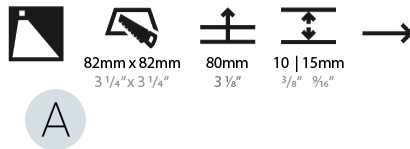

1. To build a product code in our configurator select the specify button on the base model # product page
2. To build a manual product code on this datasheet choose from the options listed below in blue font and add the suffix to the base model #

GENERAL

Series: Delight
Subseries: Delight Gooo!
Brand: Prolicht
Division: Architectural
Mounting Type: Recessed
Mounting Location: Wall
Subcategory: Step Light

PHYSICAL

Shape: Square
Length (mm): 90
Length (in): 3 9/16
Height (mm): 90
Depth (mm): 72
Height (in): 3 9/16
Depth (in): 2 13/16
Min. Recessing Depth (mm): 15
Min. Recessing Depth (in): 9/16
Light Distribution: Asymmetric
Weight (kg): 0.3
Weight (lbs): 0.66
Fixture Finish: SSR / BKV / CWI / CRY / HAB / UFT / ITA / RUA / FTG / MYG / LOD / PUS / FRO / FUP / KIA / POP / BLS / SPG / MEY / GOH / GUM / CHC / COM / ABZ / JAG / OBR / MOS / ROR
Fixture Material: Aluminum

ELECTRICAL

Lamp Type: LED (Zhaga Standard)
Input Wattage (W): 2.2
Total Output Wattage (W): 2
Dimming: Non-Dimming / Phase Dimming (120Vac only) / 0-10V Dimming
Driver Included: No
Driver Location: Remote
Driver Type: Constant Current - Universal
Driver Class: Class 2
Input Voltage (V): 120 - 277
Constant Current (MA): 700

LED

Number of LEDs: 1
Color Temperature (°K): 2700 / 3000 / 4000
Max. Delivered Lumen (lm): 50
CRI: >90 CRI
Lamp Life (hrs): 50000

OPTICAL

RATINGS AND CERTIFICATIONS

Certified By: Certified for North American Standards
IP rating: IP20